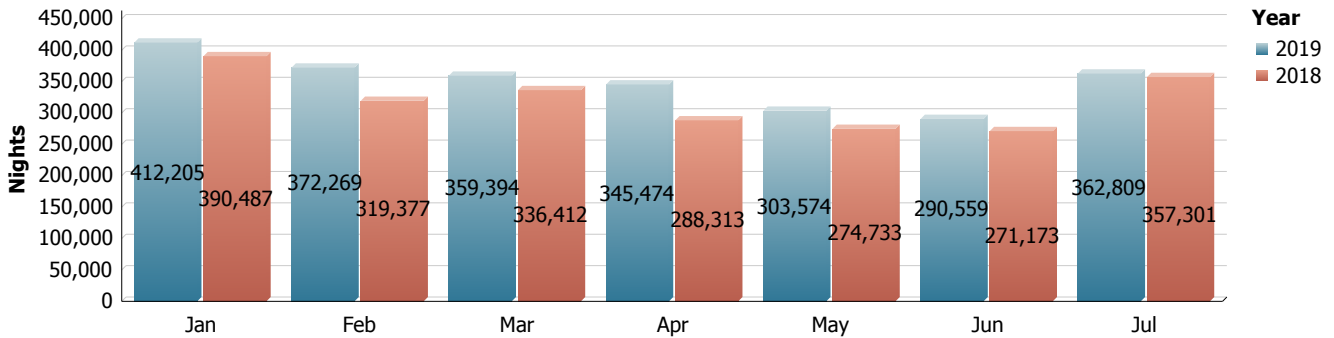

2019YTD	% Total	2018YTD	% Total	% Change
128,461	5.3%	117,682	5.3%	9%
313,369	12.8%	285,696	12.8%	10%
441,830	18.1%	403,378	18.0%	10%
11,022	0.5%	13,401	0.6%	-18%
52,614	2.2%	44,765	2.0%	18%
7,453	0.3%	4,044	0.2%	84%
120,822	4.9%	91,526	4.1%	32%
5,952	0.2%	3,907	0.2%	52%
7,150	0.3%	4,850	0.2%	47%
28,325	1.2%	26,698	1.2%	6%
42,098	1.7%	46,088	2.1%	-9%
22,608	0.9%	14,535	0.6%	56%
298,044	12.2%	249,814	11.2%	19%
36,497	1.5%	38,469	1.7%	-5%
18,059	0.7%	16,247	0.7%	11%
6,353	0.3%	7,012	0.3%	-9%
3,646	0.1%	2,443	0.1%	49%
14,466	0.6%	10,760	0.5%	34%
40,436	1.7%	33,917	1.5%	19%
119,457	4.9%	108,848	4.9%	10%
8,302	0.3%	5,818	0.3%	43%
40,312	1.6%	42,963	1.9%	-6%
5,050	0.2%	5,318	0.2%	-5%
16,152	0.7%	8,857	0.4%	82%
143,868	5.9%	117,314	5.2%	23%
6,492	0.3%	5,170	0.2%	26%
1,278,401	52.3%	1,196,290	53.5%	7%
6,040	0.2%	5,350	0.2%	13%
7,835	0.3%	11,940	0.5%	-34%
12,844	0.5%	13,451	0.6%	-5%
15,282	0.6%	14,300	0.6%	7%
30,317	1.2%	30,798	1.4%	-2%
1,570,895	64.2%	1,457,569	65.1%	8%
1,370	0.1%	3,599	0.2%	-62%
14,688	0.6%	14,588	0.7%	1%
16,058	0.7%	18,187	0.8%	-12%
2,446,284	100.0%	2,237,796	100.0%	9%

Stay over

Day trippers

Stay over nights

Cruise arrivals