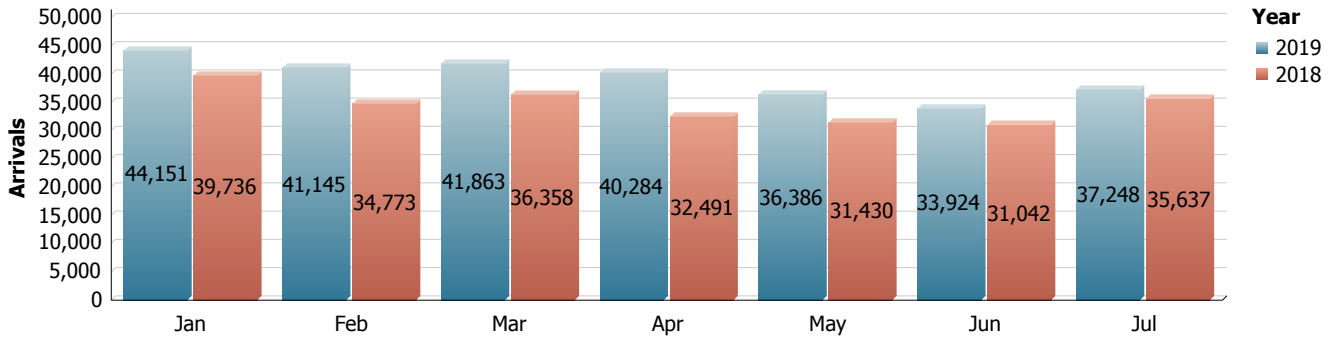

Stay over

Day trippers

Stay over nights

Cruise arrivals